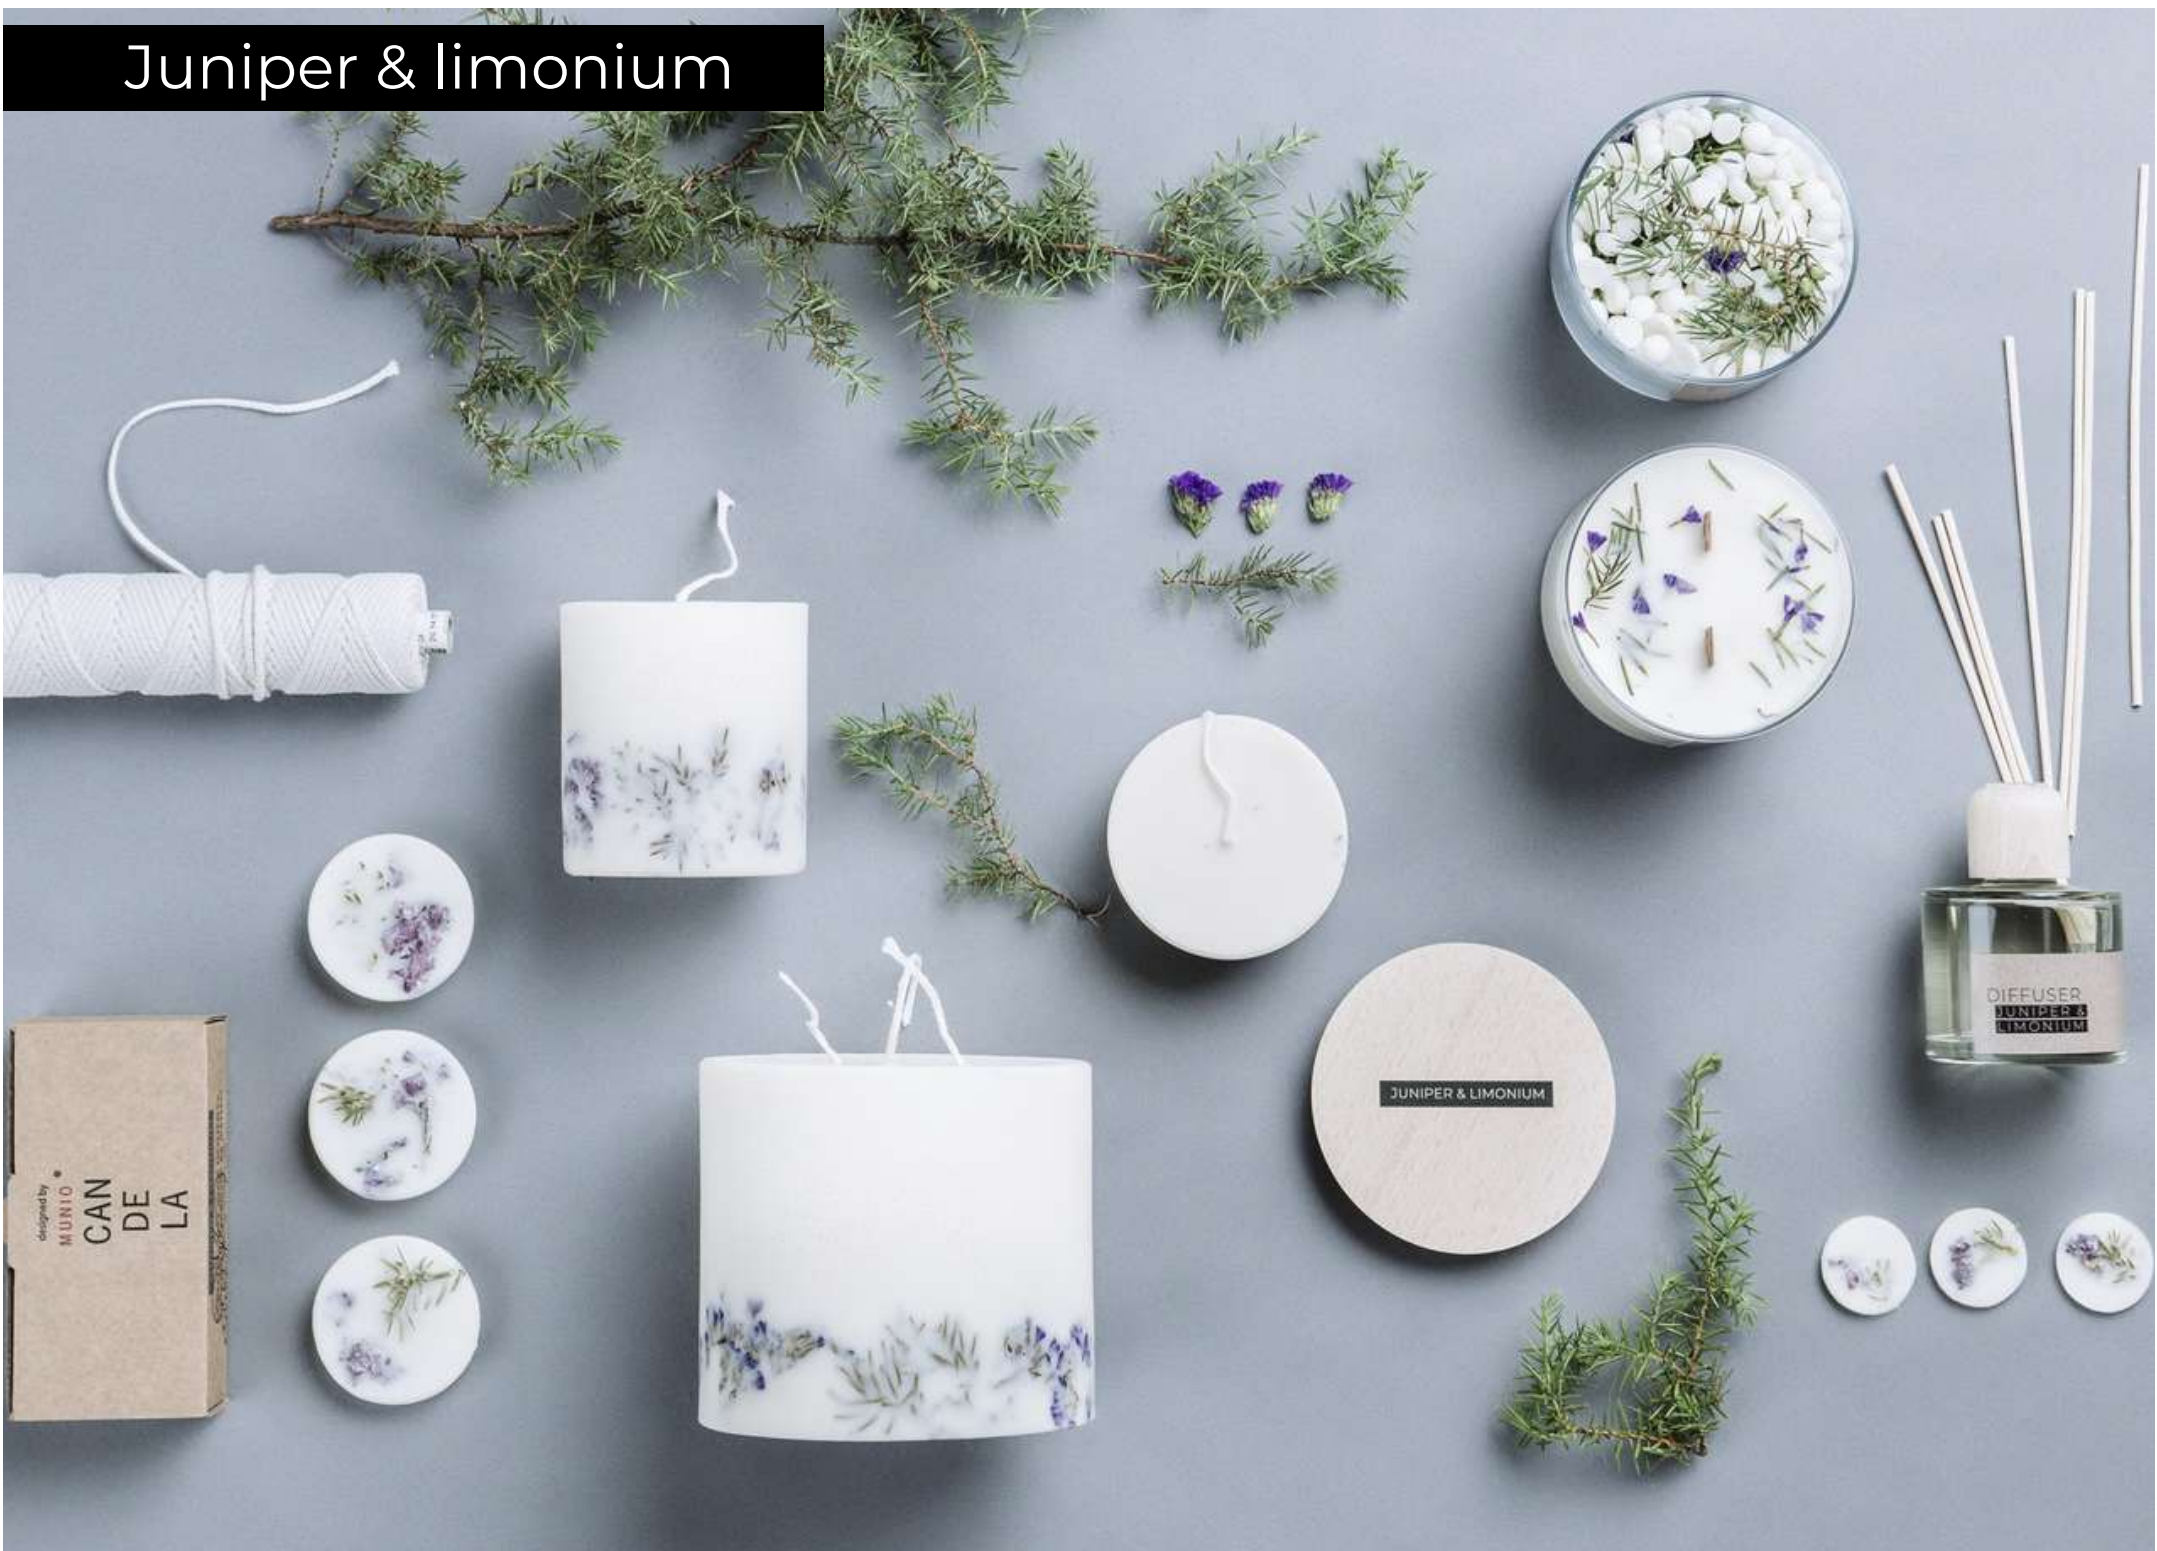

Juniper & limonium